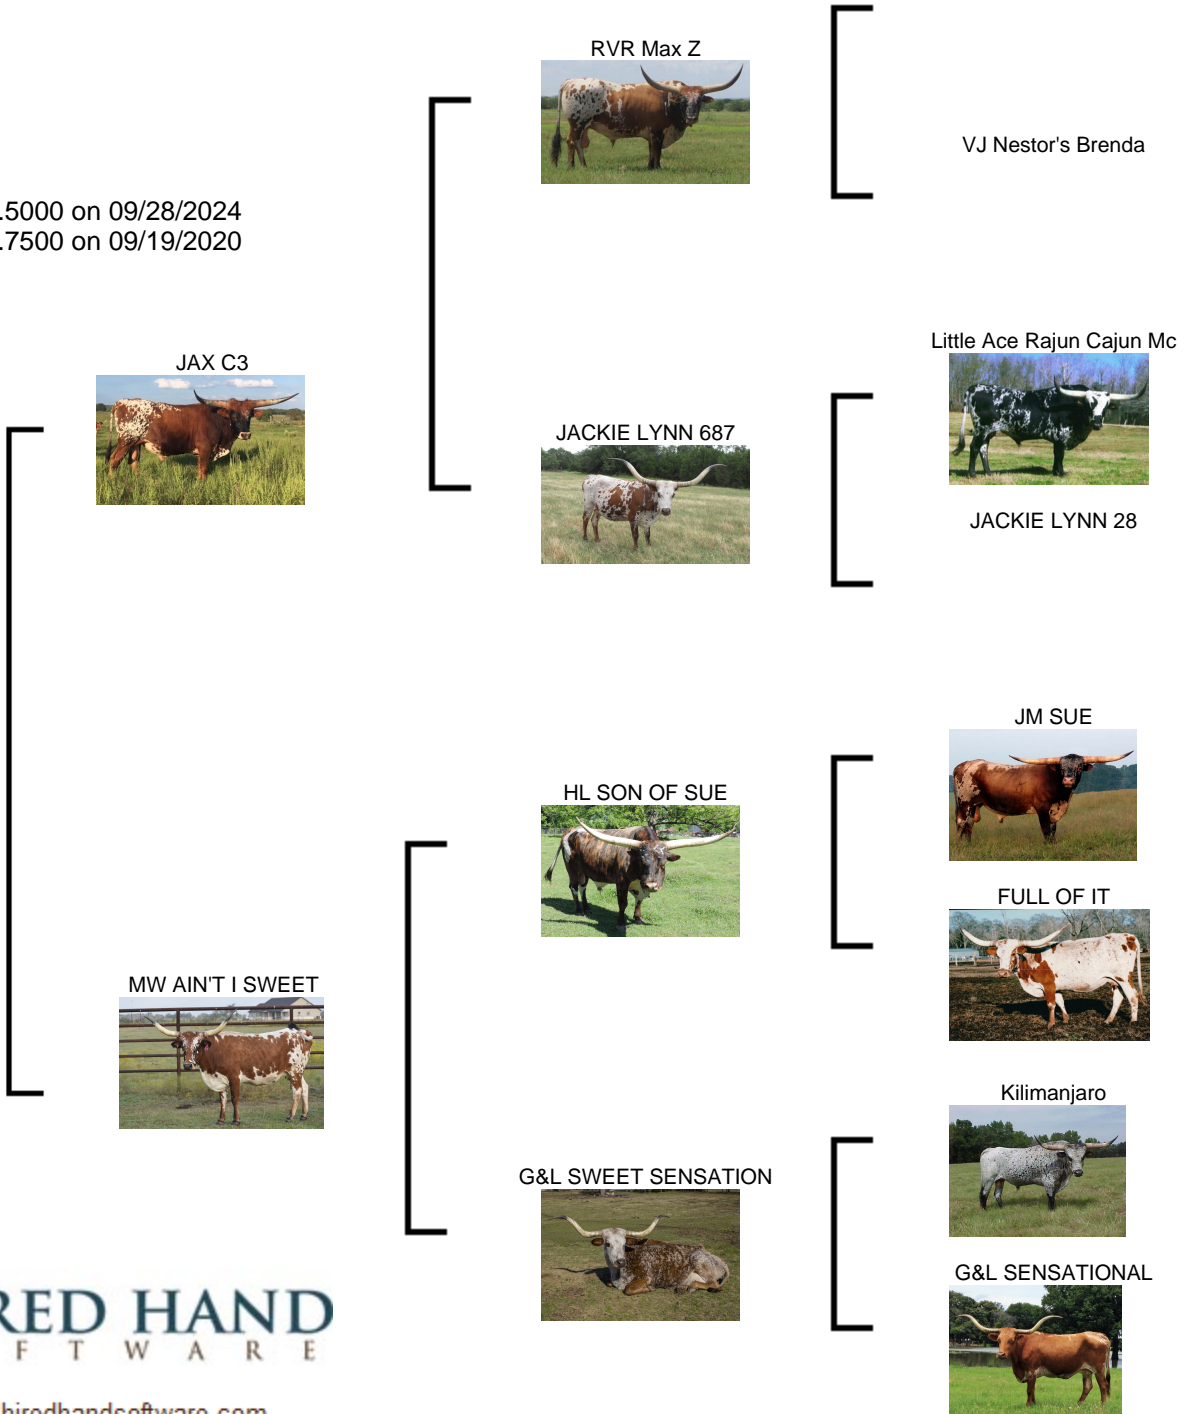

Wagner Longhorn Ranch

Waffles

Date of Birth: 12/05/2018
Registration 1: CI314035
Owner: Wagner Longhorn Ranch

Courtesy of Wagner Longhorn Ranch

Waffles is a very colorful young female that brings the Butler breeding lines.

TTT: 51.5000 on 09/28/2024
Composite: 42.7500 on 09/19/2020

MCWEB'S MAC JUMBO

RVR Max Z

VJ Nestor's Brenda

Little Ace Rajun Cajun Mc

JACKIE LYNN 28

JACKIE LYNN 687

JM SUE

FULL OF IT

HL SON OF SUE

Kilimanjaro

G&L SWEET SENSATION

G&L SENSATIONAL

<http://www.hiredhandsoftware.com>